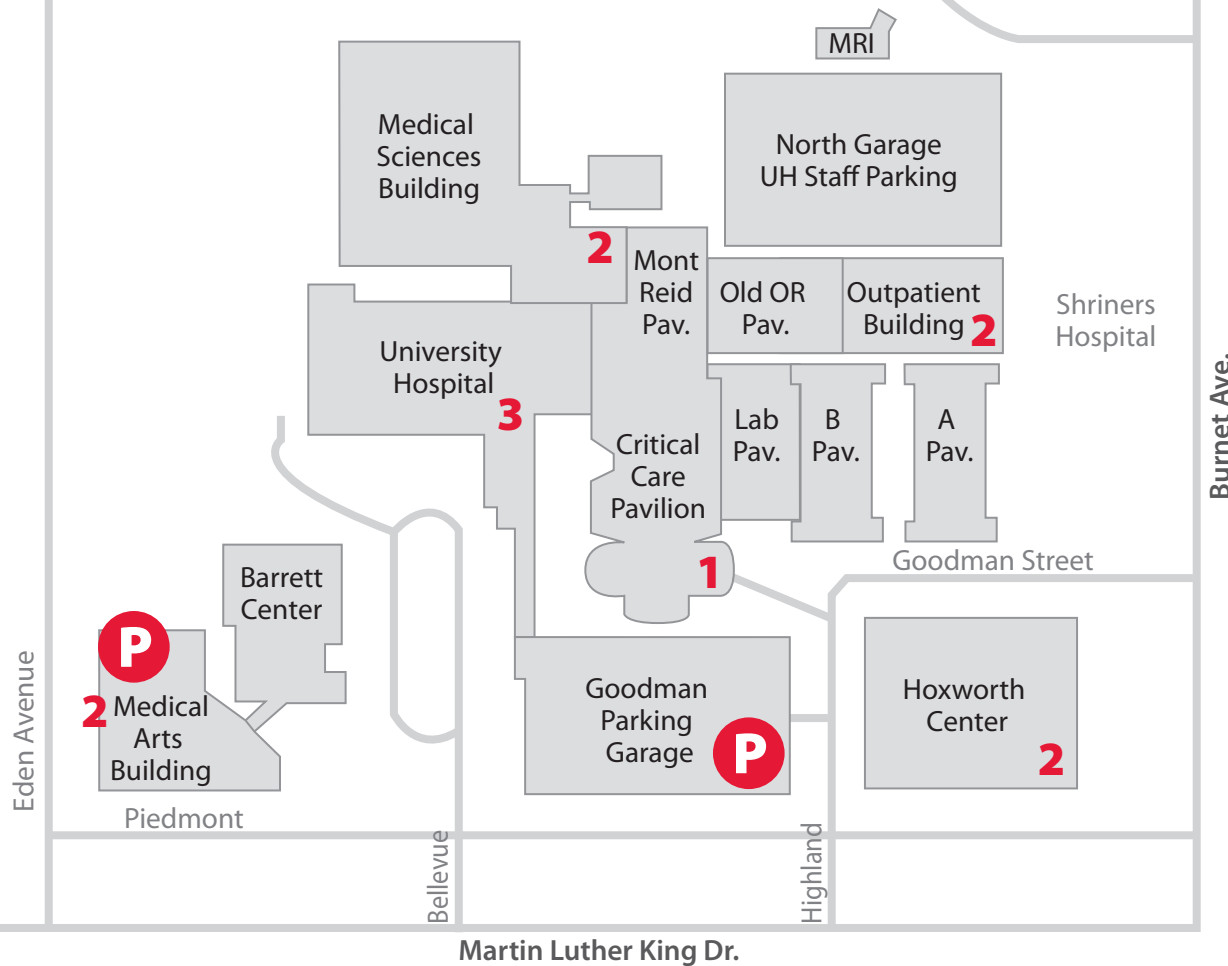

Holmes
Parking
Lot

Holmes Hospital

Albert Sabin Way

CCHMC
Campus

Map Key

- 1** Emergency Room
- 2** Ambulatory Clinics
- 3** X-ray
- P** Patient /Visitor Parking

Eden Avenue

P
2 Medical
Arts
Building

Piedmont

Barrett
Center

University
Hospital

3

Medical
Sciences
Building

Goodman
Parking
Garage

P

Bellevue

Martin Luther King Dr.

Critical
Care
Pavilion

1

Mont
Reid
Pav.

2

Old OR
Pav.

Lab
Pav.

B
Pav.

A
Pav.

North Garage
UH Staff
Parking

MRI

Goodman Street

Hoxworth
Center

2

Shriners
Hospital

Burnet Ave.